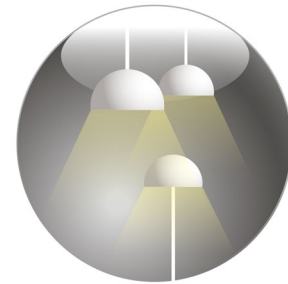

Ceiling light
36898 Treasure gold, LED

Specifications

Design and finishing

- Material: glass
- Color: gold

Product dimensions & weight

- Height: 25.6 cm
- Length: 40 cm
- Width: 40 cm
- Net weight: 7.800 kg

Technical specifications

- Mains power: Range 220 V - 240 V
- Number of bulbs: 1
- Wattage bulb included: 36 W
- Fixture dimmable: No
- LED
- IP code: IP20, protection against objects bigger

- than 12.5 mm, no protection against water
- Class of protection: I - earthed

Service

- Warranty: 1 year(s)

Packaging dimensions & weight

- Height: 45 cm
- Length: 47.5 cm
- Width: 47.5 cm
- Weight: 6.700 kg

Miscellaneous

- Especially designed for: Living- & Bedroom
- Style: Historical
- Type: Ceiling light

3689810C5

Highlights

Coordinated range

Complete range of coordinated designs available for you to choose.