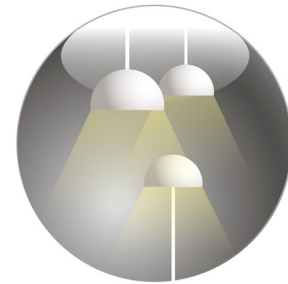

Suspension light
36899 Treasure gold, LED

Specifications

Design and finishing

- Material: glass
- Color: gold

Product dimensions & weight

- Height minimum: 35 cm
- Height maximum: 150 cm
- Length: 40 cm
- Width: 40 cm
- Net weight: 7.900 kg

Technical specifications

- Mains power: Range 220 V - 240 V
- Number of bulbs: 1
- Wattage bulb included: 36 W
- Fixture dimmable: No
- LED

- IP code: IP20, protection against objects bigger than 12.5 mm, no protection against water
- Class of protection: I - earthed

Service

- Warranty: 1 year(s)

Packaging dimensions & weight

- Height: 45 cm
- Length: 47.5 cm
- Width: 47.5 cm
- Weight: 6.800 kg

Miscellaneous

- Especially designed for: Living- & Bedroom
- Style: Historical
- Type: Suspension light

3689910C5

Highlights

Coordinated range

Complete range of coordinated designs available for you to choose.