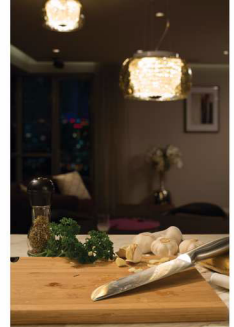

Light effect

- Multiple light sources

Philips myLiving
Suspension light

36899 Treasure

gold
LED

myLiving